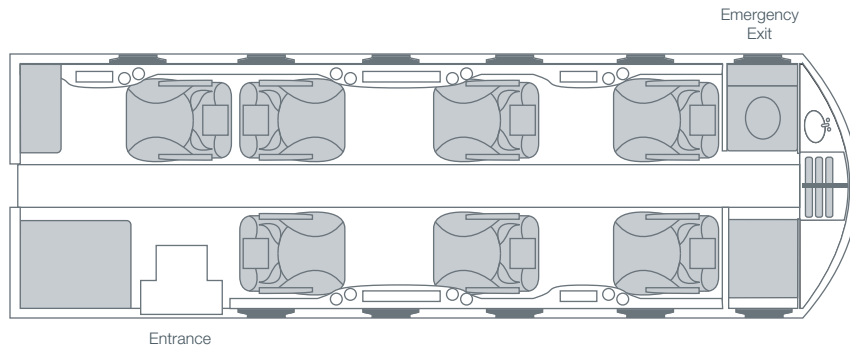

Cabin Configuration

Maximum Range

4 Passengers nm / sm
1,858 / 2,138

7 Passengers 1,658 / 1,908

Assumptions: Performance based on standard conditions, zero wind, with no runway or temperature restrictions.

Cruising Speed

441 knots / 507 mph FL310

430 knots / 495 mph FL410

Altitude

Maximum 45,000 ft

Advanced Safety Equipment

TAWS
Terrain Avoidance Warning System

TCAS II
Traffic Alert and Collision Avoidance System

RAAS
Runway Awareness Advisory System

Dual FMS Navigation

Cabin Dimensions

Passenger Capacity 7 / 8

Overall Cabin Length 18.50 ft

Interior Seating Length 15.42 ft

Cabin Height 5.66 ft

Cabin Width 5.50 ft

Baggage

Total Capacity 700 lbs / 80 cubic ft
Baggage compartment can accommodate 6 standard golf bags or 6 pairs of 210 cm skis with restrictions on other baggage.

Hayward Executive Airport
19995 Skywest Dr., Hangar C
Hayward, CA 94541

(510) 732-7100 *phone*
(510) 732-7101 *fax*
www.ctpaviation.com

Charter Inquiries: (877) CTP-2FLY
(877) 287-2359
e-mail: charter@ctpaviation.com