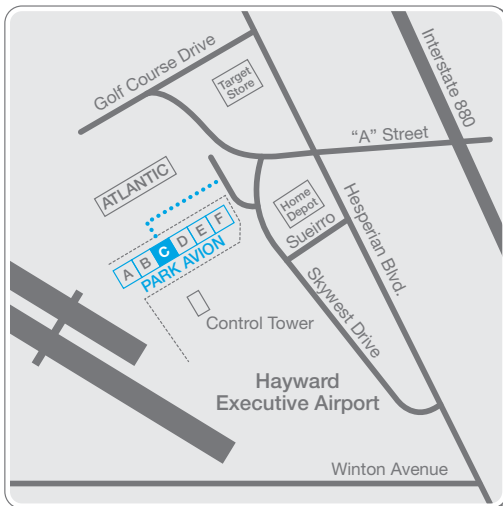

CTP Aviation serves the San Francisco Bay Area with safety, comfort, and convenience.

CTP Aviation operates from the **Hayward Executive Airport** which is conveniently located in the East Bay, 6 miles south east of Oakland International Airport, near Interstate 880 and Highway 92. CTP Aviation is located in Hangar "C" of the **PARK AVION** Hangar, at 19995 Skywest Drive, across from **ATLANTIC AVIATION**.

Directions from 880 North or South:

Take the "A" Street exit in Hayward and proceed **WEST**. After crossing Hesperian Blvd., take the next **LEFT** on to Skywest Drive, followed by an immediate **RIGHT** turn, make the next **LEFT** into the **ATLANTIC AVIATION** parking lot. Turn **LEFT**, midway through the parking lot and proceed directly to the private gate (with the compass medallion) and call (510) 732-7100 for entry. Hangar "C" is directly ahead.

Directions from the Peninsula:

Take the San Mateo bridge, exit Highway 92 at Hesperian Blvd., and proceed **NORTH** 2.3 miles to "A" street. Turn **LEFT** onto "A" Street and follow (above) directions to the private gate.