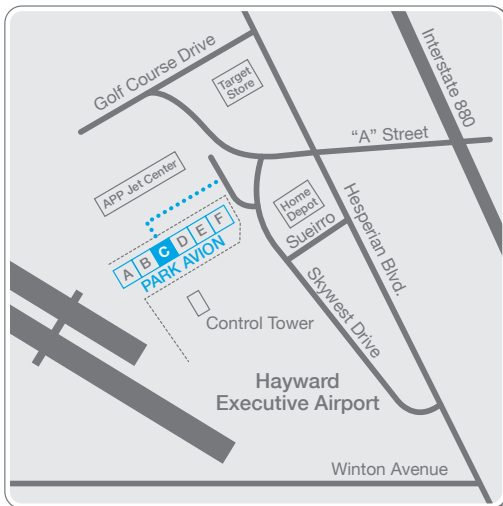

## CTP Aviation – safety, comfort and convenience.

CTP Aviation operates from the **Hayward Executive Airport** which is conveniently located in the East Bay, 6 miles south east of Oakland International Airport, near Interstate 880 and Highway 92. CTP Aviation is located in Hangar “C” of the **PARK AVION** Hangar, at 19995 Skywest Drive, across from APP Jet Center.

### Directions from 880 North or South:

Take the “A” Street exit in Hayward and proceed **WEST**. After crossing Hesperian Blvd., take the next **LEFT** on to Skywest Drive, make the next **LEFT** into the APP Jet Center parking lot. Turn **LEFT**, midway through the parking lot and proceed directly to the private gate (with the compass medallion) and call (510) 732-7100 for entry. Hangar “C” is directly ahead.

### Directions from the Peninsula:

Take the San Mateo bridge, exit Highway 92 at Hesperian Blvd., and proceed **NORTH** 2.3 miles to “A” street. Turn **LEFT** onto “A” Street and follow (above) directions to the private gate.