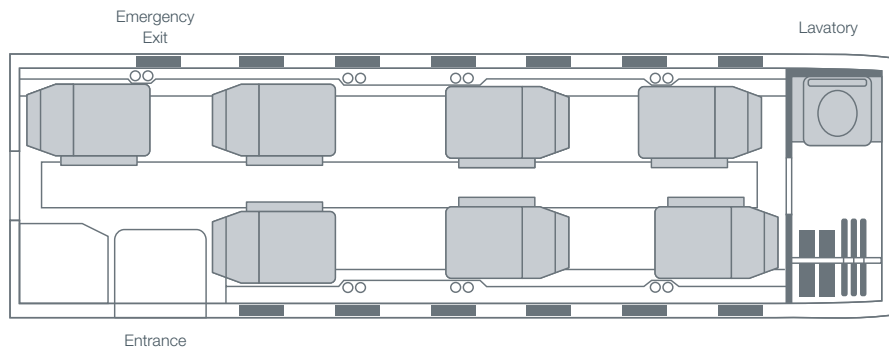

Cabin Configuration

Range Map

Maximum Range

	Long-range nm / sm	High-speed nm / sm
2 Passengers	1,788 / 2,056	1,586 / 1,824
4 Passengers	1,627 / 1,871	1,457 / 1,676
7 Passengers	1,322 / 1,520	1,202 / 1,382

Assumptions: Performance based on standard conditions, zero wind, with no runway or temperature restrictions.

Cruising Speed

High-speed	435 knots / 500 mph	FL310
	420 knots / 483 mph	FL410
Long-range	382 knots / 440 mph	FL430

Altitude

Maximum	45,000 ft

Advanced Safety Equipment

- TAWS
  Terrain Avoidance Warning System
- TCAS II
  Traffic Alert and Collision Avoidance System
- Dual FMS Navigation

Cabin Dimensions

Passenger Capacity	7
Interior Seating Length	15.45 ft
Overall Cabin Length	17.80 ft
Cabin Height	4.70 ft
Cabin Width	4.90 ft

Baggage

Total Capacity	69.00 cubic ft
Baggage compartment can accommodate 4 standard golf bags with restrictions on other baggage and 2 pairs of 210 cm skis can be carried in the ski tube.	

Hayward Executive Airport
19995 Skywest Dr., Hangar C
Hayward, CA 94541

(510) 732-7100 *phone*
(510) 732-7101 *fax*
www.ctpaviation.com

Charter Inquiries: (877) CTP-2FLY
(877) 287-2359
e-mail: charter@ctpaviation.com